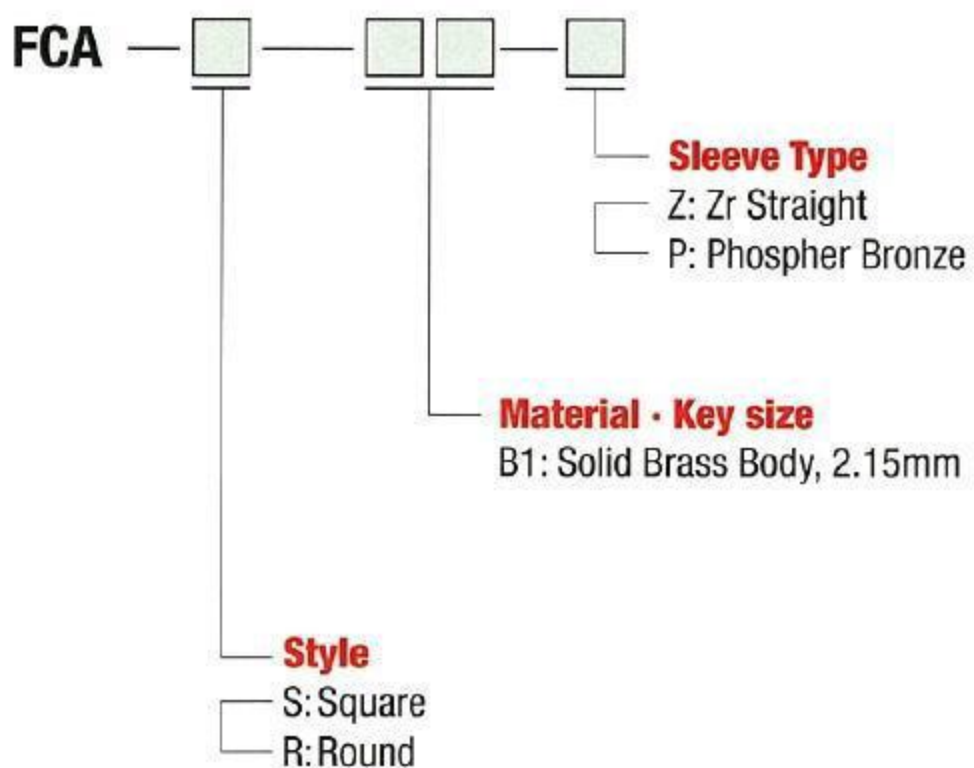

Ordering Information

Pacific Rundum Co., Ltd.
OPT Division

Dynamic Art Kudanshita Bldg., 3F,
3-19 Kanda Jimbocho, Chiyoda-ku,
Tokyo 101-0051 Japan
Tel:+81-3-3511-8611 Fax:+81-3-3511-9914
www.rundum.co.jp