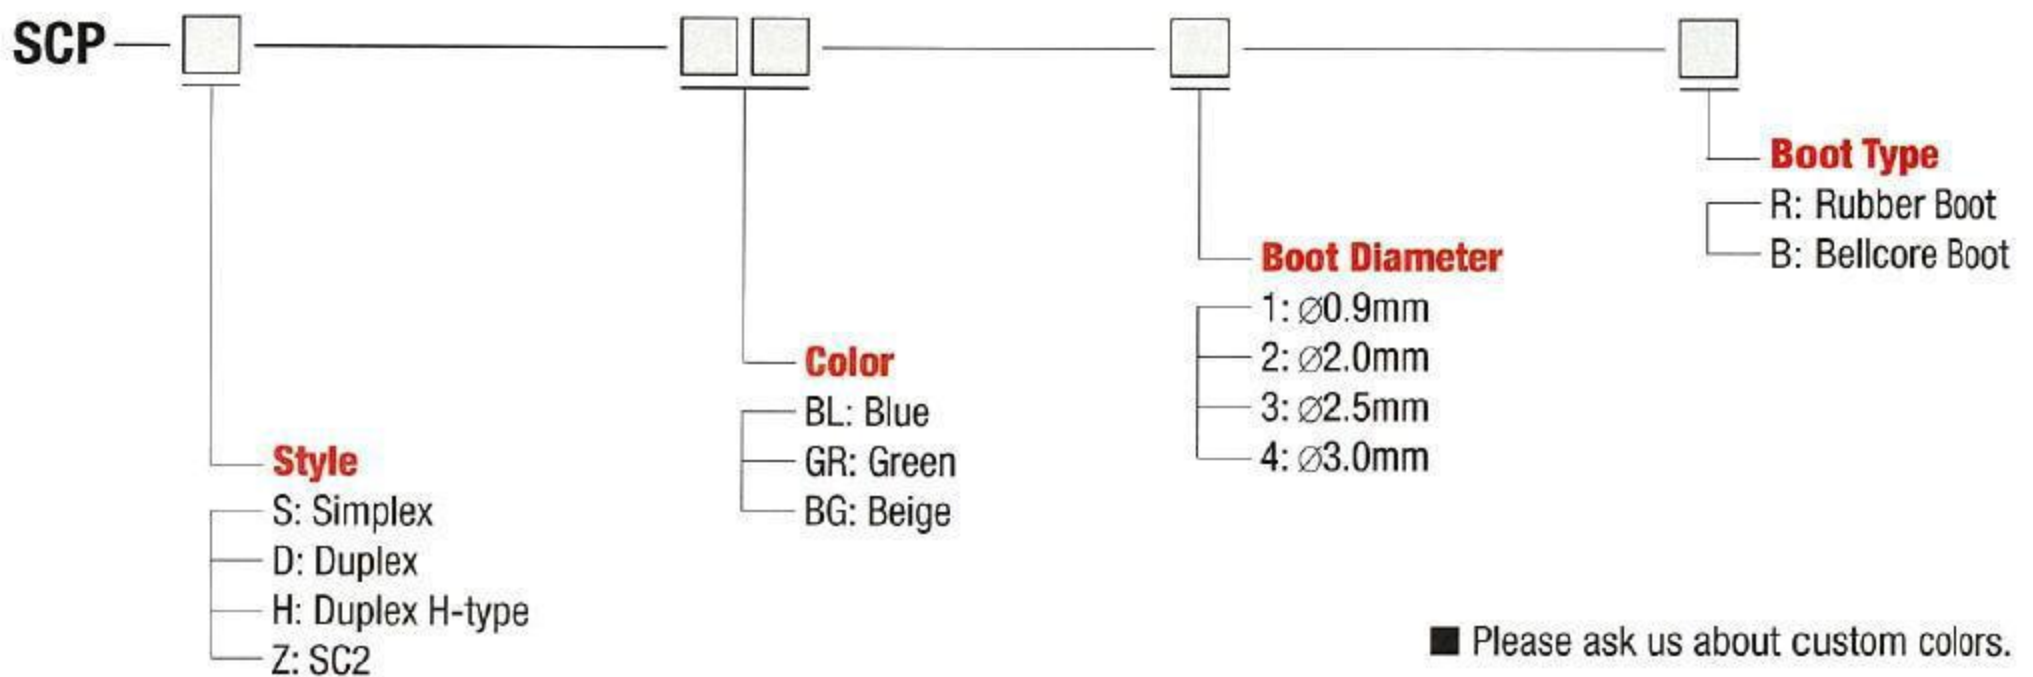

Plug Housing Kits

SC Plug Housing Kits

Ordering Information

Pacific Rundum Co., Ltd.
OPT Division

6F, Kyoritsu Bldg., 3-10-2 Kandajinbo-cho,
Chiyoda-ku, Tokyo 101-0051, Japan
TEL: +81-3-3511-8611 FAX: +81-3-3511-8615
www.rundum.co.jp