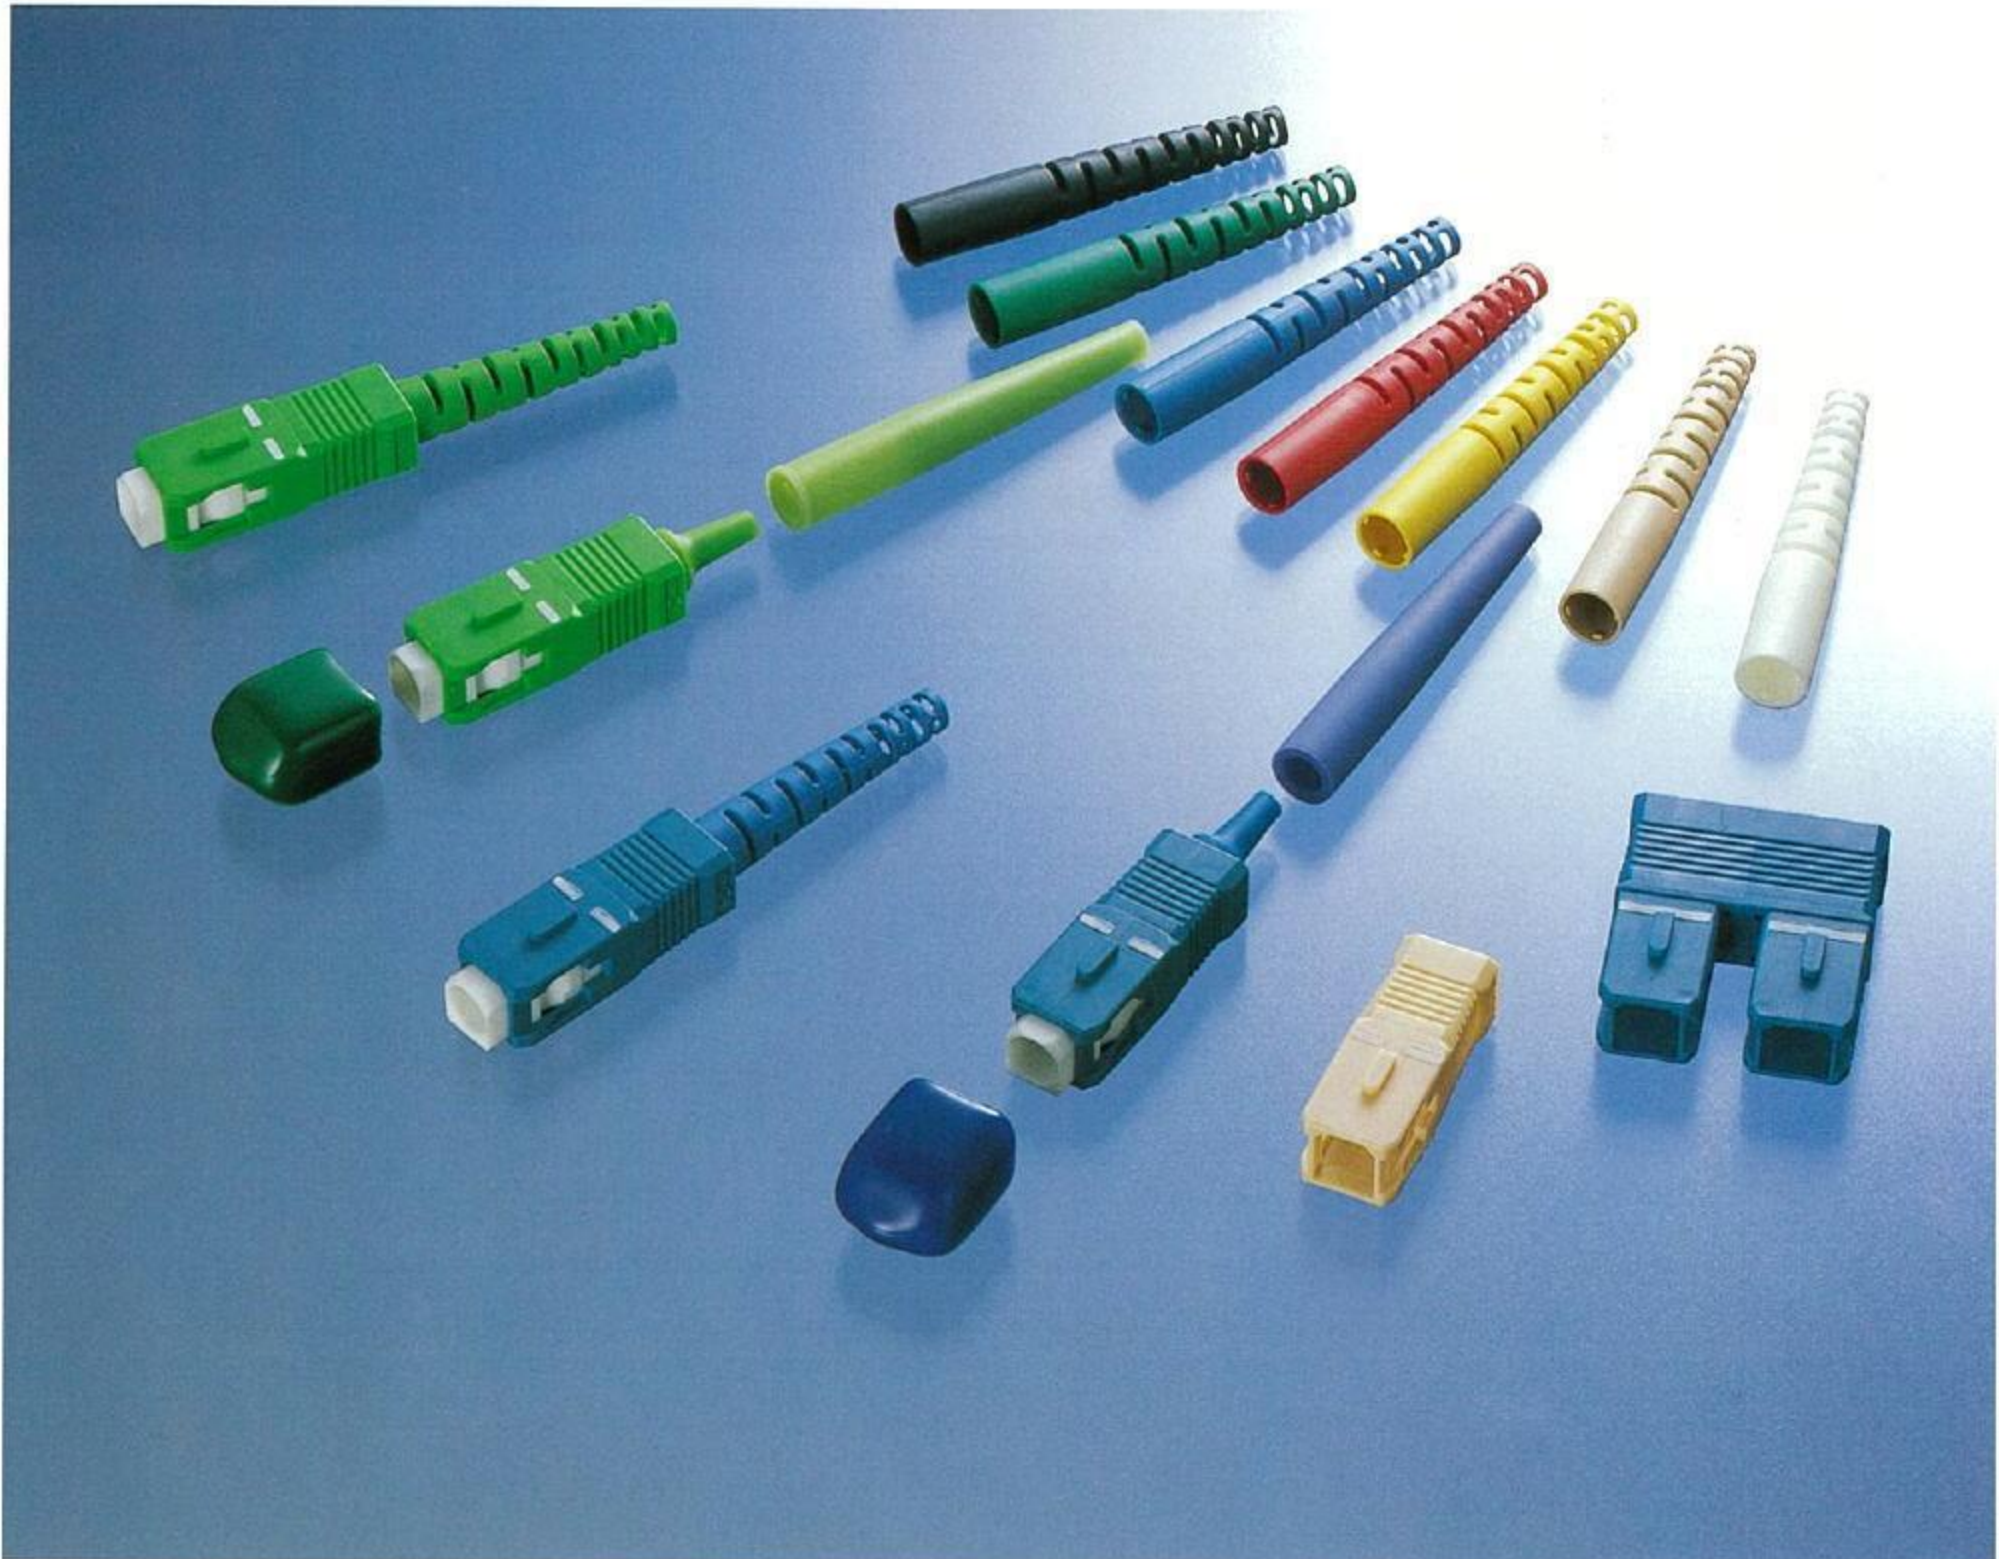

Plug Housing Kits

SC Plug Housing Kits

Ordering Information

Pacific Rundum Co., Ltd.
OPT Division

6F, Kyoritsu Bldg., 3-10-2 Kandajinbo-cho,
Chiyoda-ku, Tokyo 101-0051, Japan
TEL: +81-3-3511-8611 FAX: +81-3-3511-8615
www.rundum.co.jp