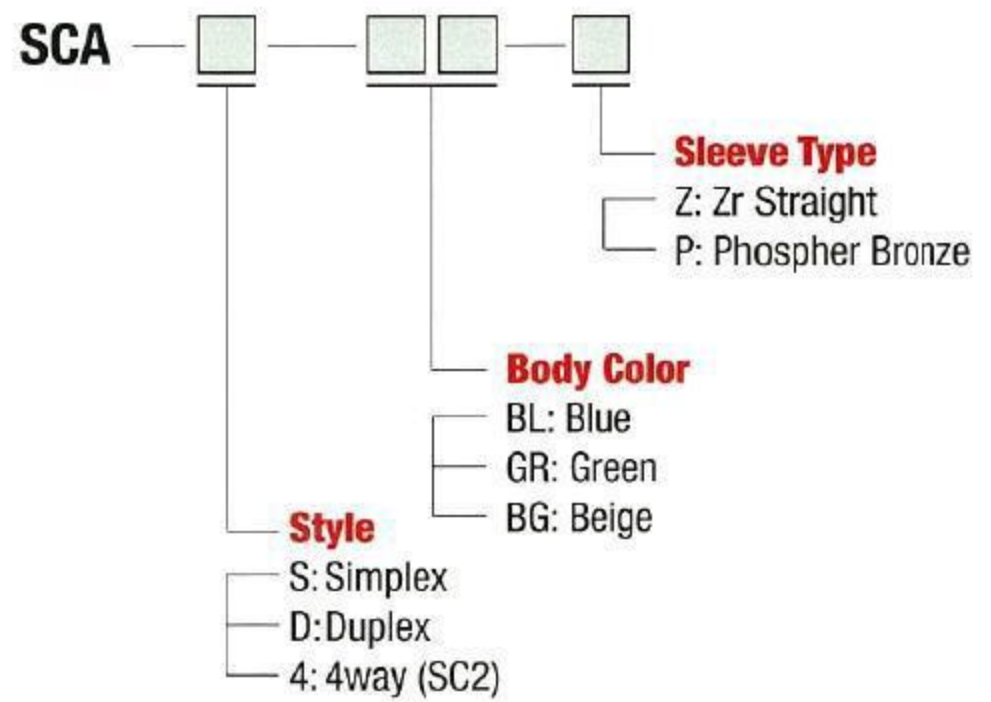

Ordering Information

Pacific Rundum Co., Ltd.
OPT Division

Dynamic Art Kudanshita Bldg., 3F,
3-19 Kanda Jimbocho, Chiyoda-ku,
Tokyo 101-0051 Japan
Tel:+81-3-3511-8611 Fax:+81-3-3511-9914
www.rundum.co.jp