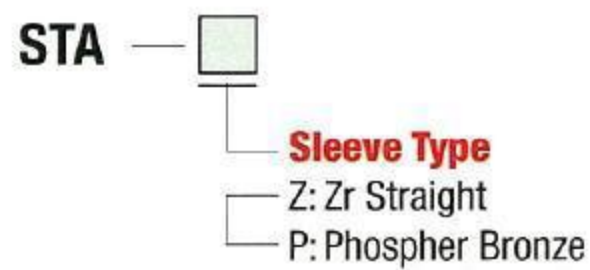

Ordering Information

Pacific Rundum Co., Ltd.
OPT Division

Dynamic Art Kudanshita Bldg., 3F,
3-19 Kanda Jimbocho, Chiyoda-ku,
Tokyo 101-0051 Japan
Tel:+81-3-3511-8611 Fax:+81-3-3511-9914
www.rundum.co.jp